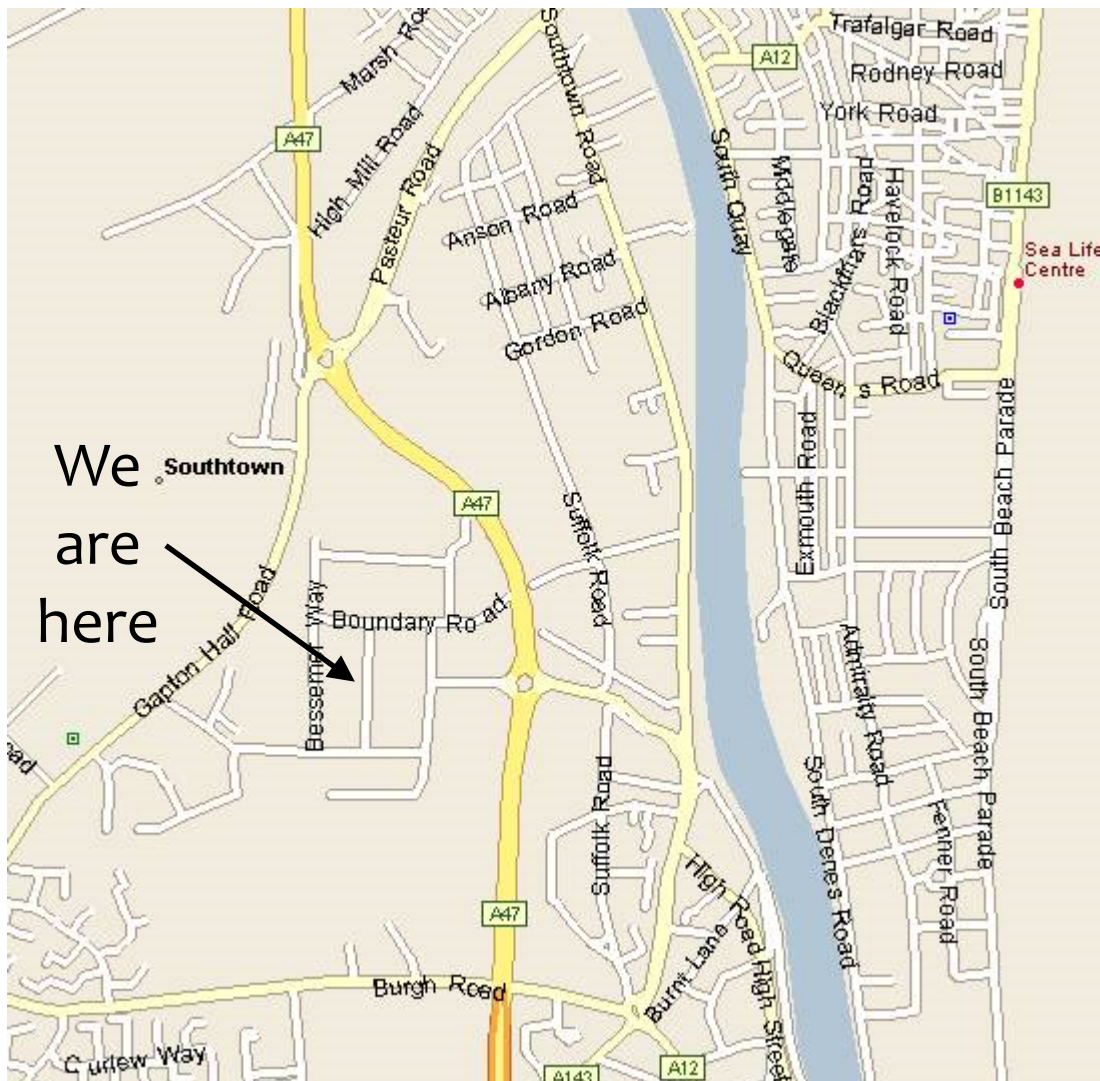

# Opening Hours Monday to Friday 8 am to 5pm

Forward Wholesale  
Unit 7, Brinell Way  
Harfrees Industrial Estate, Great Yarmouth  
Norfolk, NR31 0LU  
Tel 01493 655374 Fax 01493 600999  
[sales@forwardwholesale.com](mailto:sales@forwardwholesale.com)